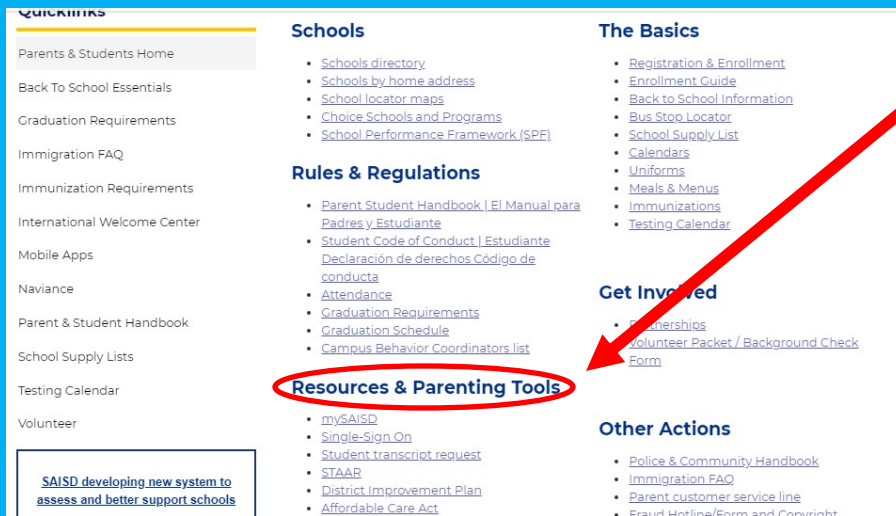

Log In To ClassLink

Start at www.saisd.net

Click on Parents & Students

Find Resources & Parenting Tools

Select Single-Sign On

Log in using your SAISD username and password.