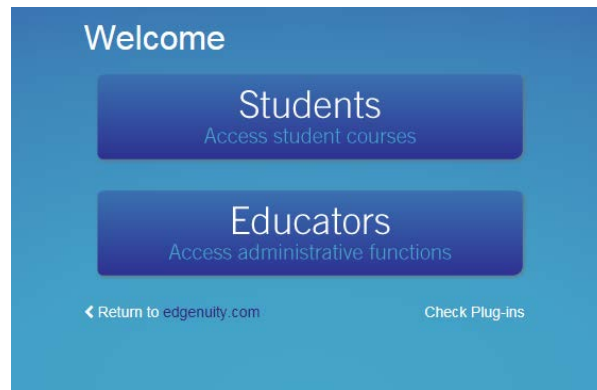

Login Information

Website for Edgenuity

<https://saisd.learn.edgenuity.com/>

Educator login information is:

Username - First portion of your email (i.e. educator1)

Password - is your District Network password (keep in mind I do not have access to this, so you will have to know what your own password is)

The image shows the 'Educator' login form. It has an orange background with the word 'Educator' at the top. Below it are two input fields: 'Username' and 'Password'. To the right of the 'Password' field is a 'Forgot your password?' link. Below the input fields is a blue 'Log In >>' button. At the bottom, there are two links: 'Return to edgenuity.com' and 'Check Plug-ins'.